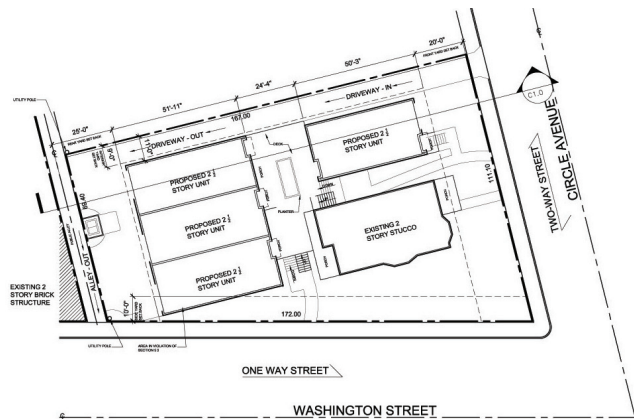

Proposed Landscape View

243 CIRCLE AVENUE
 Two-Flat Residence

Proposed Lower Level Site Plan
 Parking / Drive

Proposed Upper Level Site Plan
 Deck